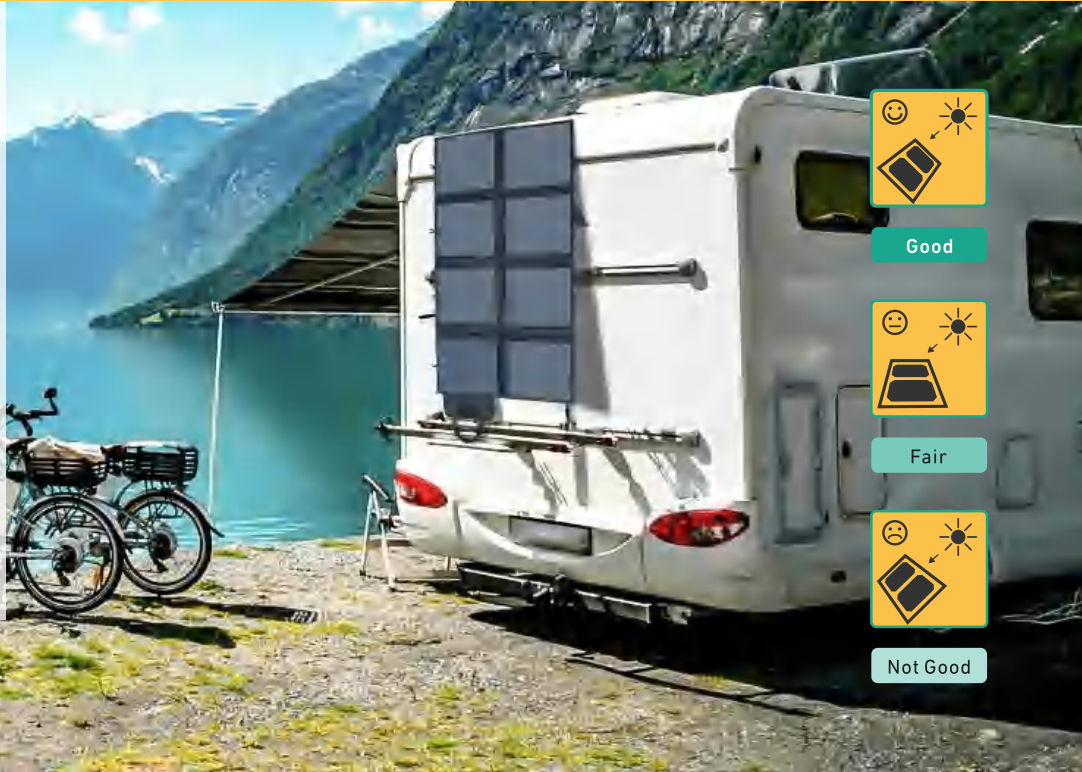

FOLDING SOLAR BLANKET

太阳能折叠包

REALEEN

SANDY

FEATURES

- High efficiency monocrystalline solar cells
- Foldable design and ultra-light weight, easy to carry
- Built-in voltage regulator

Good

Fair

Not Good

电压 V_{mp}
18V

控制器 Controller
10A / 12V

净重 N.W.
5.30Kg

展开尺寸 Open Dimension
1126*853*6mm

折叠尺寸 Folded Dimension
414*357*85mm

Products for :

Stitched Loop